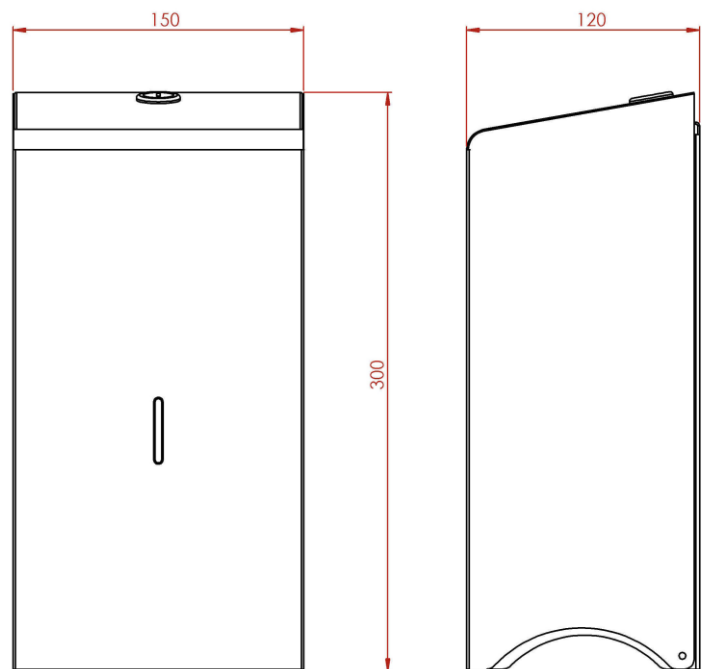

### Polished Stainless 2 Roll Corematic Paper Dispenser

Unique design and styling enables this dispenser to fit in small areas without taking up valuable space.

Fitted with a slim line lock, this dispenser enables the storage of two corematic toilet paper rolls. As the first roll is used up, the core splits allowing the second roll to fall effortlessly into place.

#### Product Features:

- Manufactured in the UK
- Polished Stainless Steel
- 304L Grade Stainless Steel / 240g
- Key Lockable

All dimensions are in mm.

**Height:** 300

**Width:** 150

**Depth:** 120

**Weight:** 2.2kg